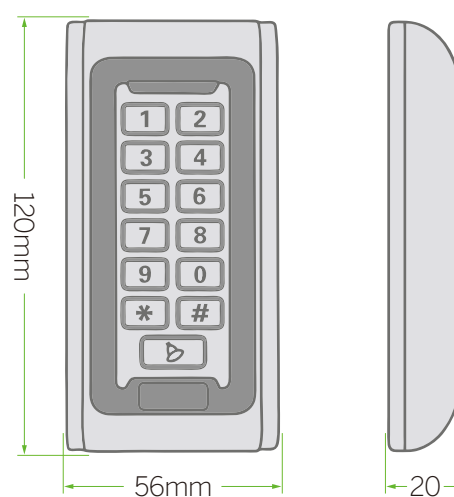

Dimensions(mm)

S4A Industrial Co., Limited

Address: 6th Floor, Haotai Industrial Zone, Minzhi road,
Longhua District, Shenzhen. CN 518131

Tel: +86 755 29450011

www.s4a-access.com / Email: sales@s4a-access.com
Mob/Whatsapp/Wechat/Viber: +86 134 1050 0721